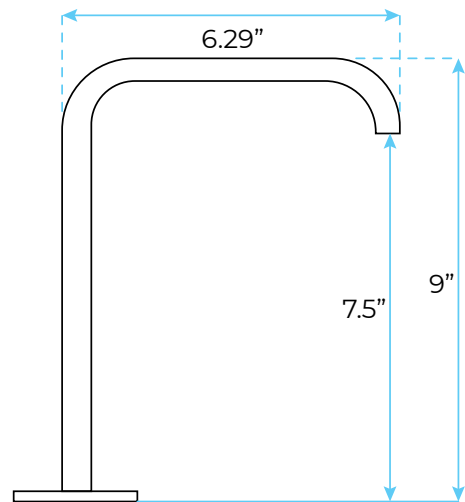

BATHSELECT COMMERCIAL AUTOMATIC SENSOR FAUCET SPECS

SPECS:

- Type Deck mount
- Dia of installing faucet: 33~35mm
- Battery lifespan: 100000 cycles
- Static Power Consumption:
0.36mw
- Working Power consumption:
0.5mw
- Flow pressure min. 0.5 bar /
recommended 1 -5 bar
- Operating pressure max. 10 bar
- Test pressure 16 bar
- Flow rate at 3 bar flow pressure:
approx. 6.5
l/min
- Temperature Hot water inlet: max.
80 °C
Recommended: (energy saving) 60
°C